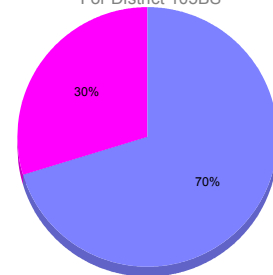

Membership Results 2011-2012

Goal, New, Dropped, Gain/Loss

Comparison of Club Gain/Loss

Current Year Compared to the Previous Year

Comparison of Membership Gain/Loss

Current Year Compared to the Previous Year

YTD Status Quo Clubs 2010-2011

Status Quo Clubs Compared to Status Quo Members

Gender Comparison 2010-2011

For District 105BS

Oct/Nov/Dec
■ Male ■ Female