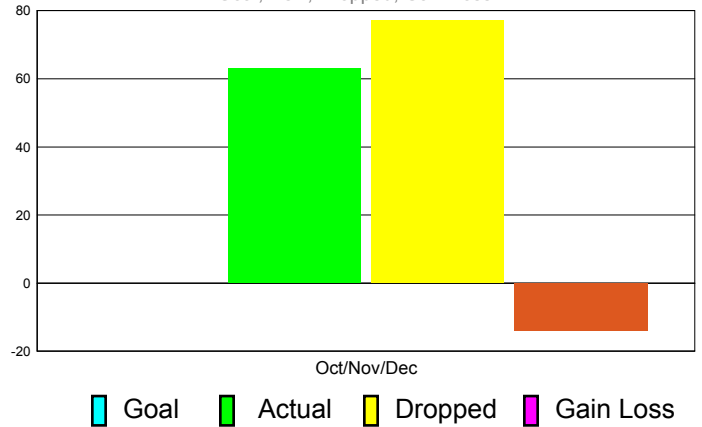

Club Results 2011-2012

Goal, New, Dropped, Gain/Loss

MEMBERSHIP

Membership Results
2011-2012

Membership
2010-2011

Month	Net Memb Goal	Actual New Memb	Actual Dropped Memb	Gain/Loss of Memb	Gain/ Loss of Memb
Oct/Nov/Dec	0	63	77	-14	-8
Totals	0	63	77	-14	-8

Membership Results 2011-2012

Goal, New, Dropped, Gain/Loss

Comparison of Club Gain/Loss

Current Year Compared to the Previous Year

Comparison of Membership Gain/Loss

Current Year Compared to the Previous Year