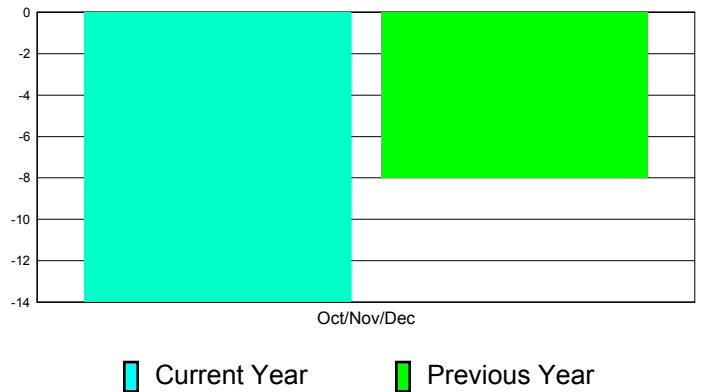

Membership Results 2011-2012

Goal, New, Dropped, Gain/Loss

Comparison of Club Gain/Loss

Current Year Compared to the Previous Year

Comparison of Membership Gain/Loss

Current Year Compared to the Previous Year